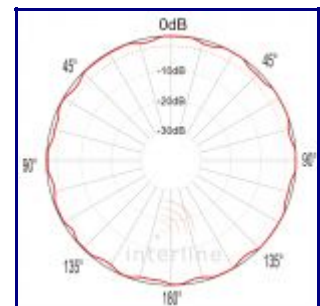

key features

- low vertical side lobes
- silver plated radiating elements

recommended as

- 2.4GHz, middle range, base station antenna
- For WLANs with proper coverage and no more than several dozen of users.

technical specification

Electrical

Gain.....12 dBi
 Frequency.....2400 - 2500 MHz
 Polarization.....vertical
 (-3dB) horizontal.....360°
 (-3dB) vertical.....6°
 VSWR (max).....<2
 Impedance.....50 OHm

Mechanical

Socket/Plug.....N female
 Dimension.....1130 x 23 mm
 Weight.....0,8 kg
 Mounting.....fi 38÷51

horizontal

vertical